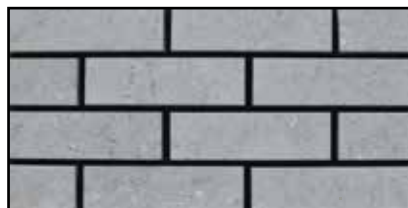

VESTO

Natural Stone Collection

VESTO - LINEAR PATTERN

75mm (2 15/16") H X 20mm X (3/4") T X 230mm (9 1/16") L

 Indoors & Outdoors

 Home

 Commercial

INSTALLATION

LINEAR PATTERN- MIST LIMESTONE

LINEAR PATTERN- WESTMOUNT GREY

COLOUR OPTIONS

SMOKE GREY

WESTMOUNTGREY

MIST LIMESTONE

WEIGHT

11 lbs/Sqft