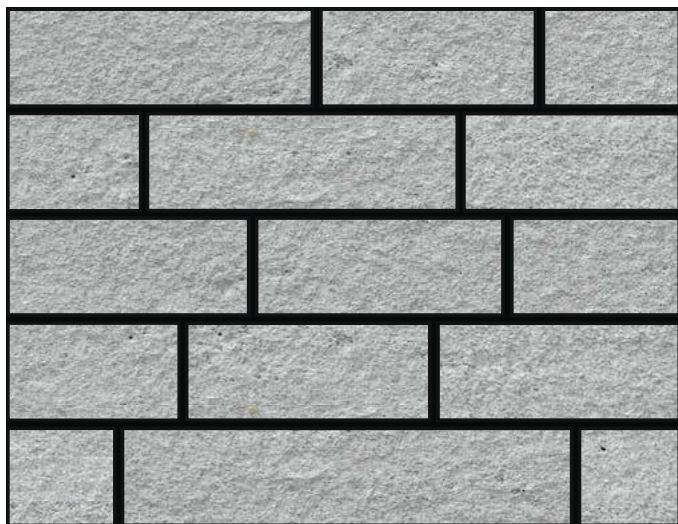

VESTO

Natural Stone Collection

VESTO - LINEAR PATTERN

75mm (2 15/16") H X 20mm X (3/4") T X 230mm (9 1/16") L

 Indoors & Outdoors

 Home

 Commercial

INSTALLATION

LINEAR PATTERN- MIST LIMESTONE

LINEAR PATTERN- WESTMOUNT GREY

COLOUR OPTIONS

SMOKE GREY

WESTMOUNTGREY

MIST LIMESTONE

WEIGHT

11 lbs/Sqft