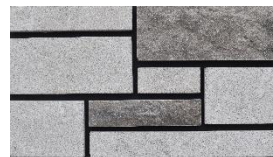

## SPECIFICATION OPTIONS

L-SHAPED CORNERS AVAILABLE

## COLORS

SANDSTONE

SMOKE GREY

WESTMOUNT GREY

KREMA BEIGE

MIST LIMESTONE