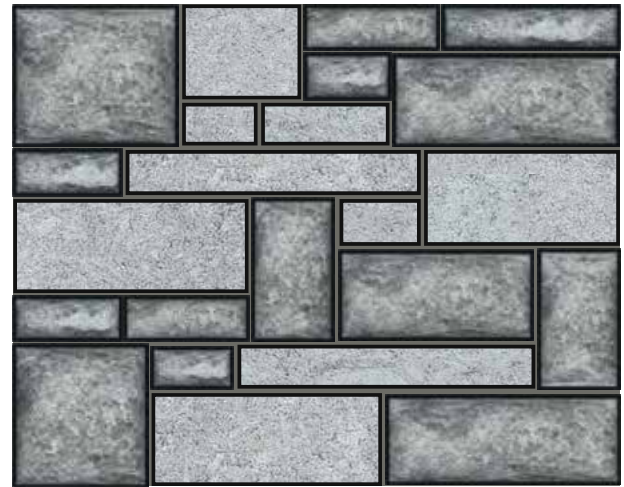

NOVARA

Natural Stone Collection

 Indoors & Outdoors

 Home

 Commercial

NOVARA - ASHLER PATTERN

57mm (2 1/4") **H** X 20mm (3/4")
T & 30mm (1 3/16") **T** x 200-
800mm (7 3/4" - 31 1/2") **L**

124mm (4 7/8") **H** x 20mm (3/4")
T & 30mm (1 3/16") **T**x 200-
800mm (7 3/4" - 31 1/2") **L**

191mm (7 1/2") **H** x 20mm (3/4")
T & 30mm (1 3/16") **T**x 200-
800mm (7 3/4" - 31 1/2") **L**

(All Rockface varies between
25mm **T** (1") & 35mm **T**(1.38")

INSTALLATION

ASHLER PATTERN- SANDSTONE ROCKFACE

ASHLER PATTERN- WESTMOUNT GREY

Note: Various Finishes can be used. Contact a sales representative for questions.

COLOUR OPTIONS

SANDSTONE

SMOKE GREY

MIST LIMESTONE

KREMA BEIGE

WESTMOUNT GREY