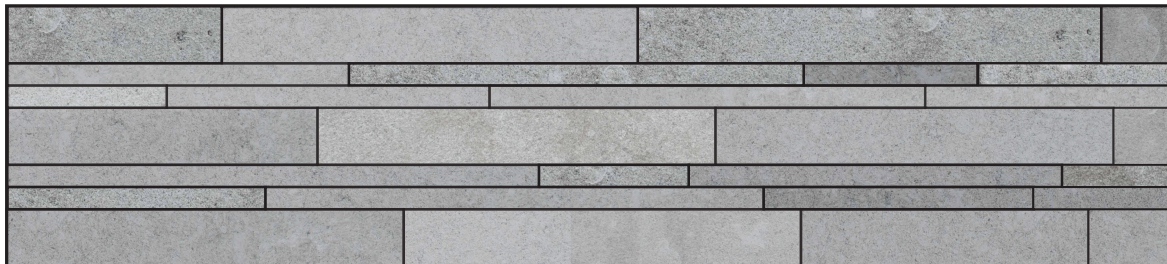

124mm (H) x 20mm (T) x 200-800mm (L)

EVORA XL - LINEAR

191mm (H) X 20mm (T) x 400-800mm (L)

INSTALLATION

PATTERN 1 - DISPLAYED IN SANDSTONE

LEGEND

-  57mm (2 1/4") H
-  124mm (4 7/8") H
-  191mm (7 1/2") H

PATTERN 2 - DISPLAYED IN WESTMOUNT GREY

LEGEND

-  57mm (2 1/4") H
-  124mm (4 7/8") H

COLOUR OPTIONS

191mm (7 1/2") H

SANDSTONE

WESTMOUNT GREY

MIST LIMESTONE

COLORADO GLACIER

EVORA - STONE VENEER

57mm (2 1/4") **H** X 20mm (3/4")

T 200- 800mm (7 3/4" - 31 1/2") **L**

124mm (4 7/8") **H** x 20mm (3/4")

Tx 200-800mm (7 3/4"- 31 1/2") **L**

191mm (7 1/2") **H** x 20mm (3/4")

Tx 200 - 800mm (7 3/4"- 31 1/2") **L**