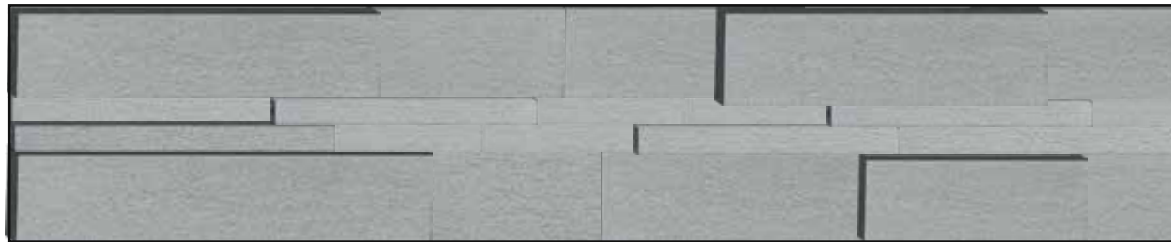

ERA

Natural Stone Collection

Indoors & Outdoors

Home

Commercial

ERA - STONE VENEER

57mm (2 1/4") **H** X 20mm (3/4")
T & 30mm (1 3/16") **T** x 200-
800mm (7 3/4" - 31 1/2") **L**

124mm (4 7/8") **H** x 20mm (3/4")
T & 30mm (1 3/16") **T** x 200-
800mm (7 3/4" - 31 1/2") **L**

191mm (7 1/2") **H** x 20mm (3/4")
T & 30mm (1 3/16") **T** x 200-
800mm (7 3/4" - 31 1/2") **L**

(* Sandstone is 25mm **T** (1") &
35mm **T**(1.38")

INSTALLATION

PATTERN 3 - DISPLAYED IN MIST LIMESTONE

LEGEND

57mm (2 1/4") **H**

191mm (7 1/2") **H**