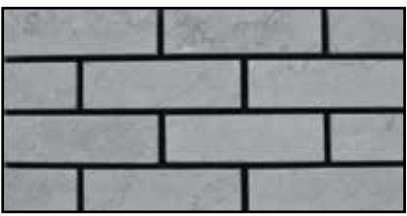

ALTO

Natural Stone Collection

- Indoors & Outdoors
- Home
- Commercial

ALTO- BRICK PATTERN

57mm (2 15/16") **H** X 20mm X (3/4") **T** X 400 (15 3/4" - 43 5/16") **L**

INSTALLATION

LINEAR PATTERN- MIST LIMESTONE

LINEAR PATTERN- WESTMOUNT GREY

COLOUR OPTIONS

MIST LIMESTONE

WESTMOUNTGREY

WEIGHT

11 lbs/Sqft