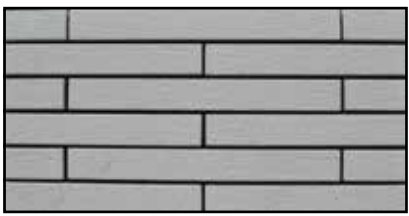

ALTO

Natural Stone Collection

- Indoors & Outdoors
- Home
- Commercial

ALTO- BRICK PATTERN

57mm (2 15/16") **H** X 20mm X (3/4") **T** X 400 (15 3/4" - 43 5/16") **L**

INSTALLATION

LINEAR PATTERN- MIST LIMESTONE

LINEAR PATTERN- WESTMOUNT GREY

COLOUR OPTIONS

MIST LIMESTONE

WESTMOUNTGREY

WEIGHT

11 lbs/Sqft