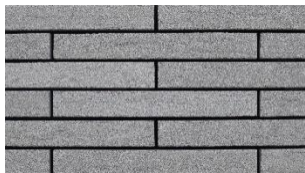

COLORS

BELGIUM BLUE